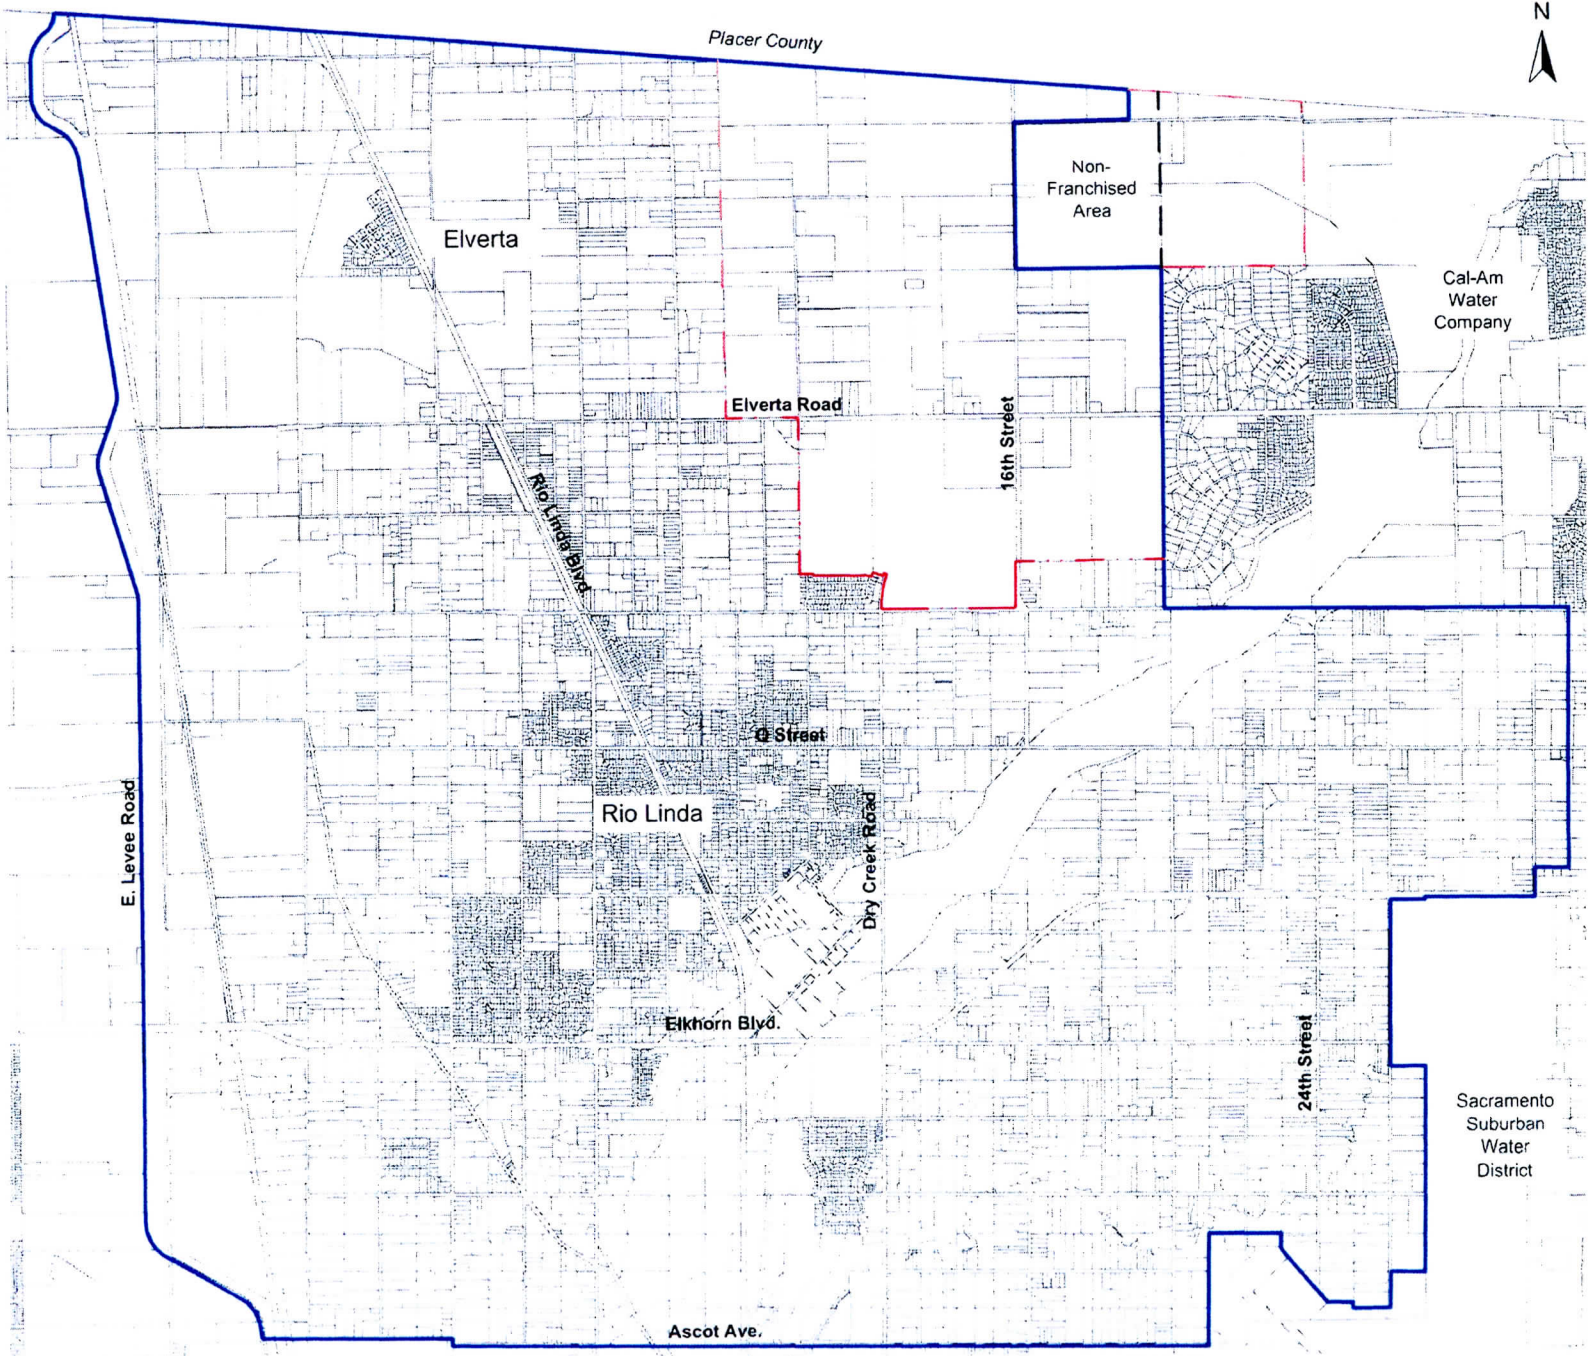

**Rio Linda / Elverta
Community
Water District**
730 L Street
Rio Linda, CA 95673

District Boundary

Cal-Am
Water
Company

Non-
Franchised
Area

Sacramento
Suburban
Water
District

Legend:

- District Boundary
- Elverta Specific Plan Boundary

Attachment - A